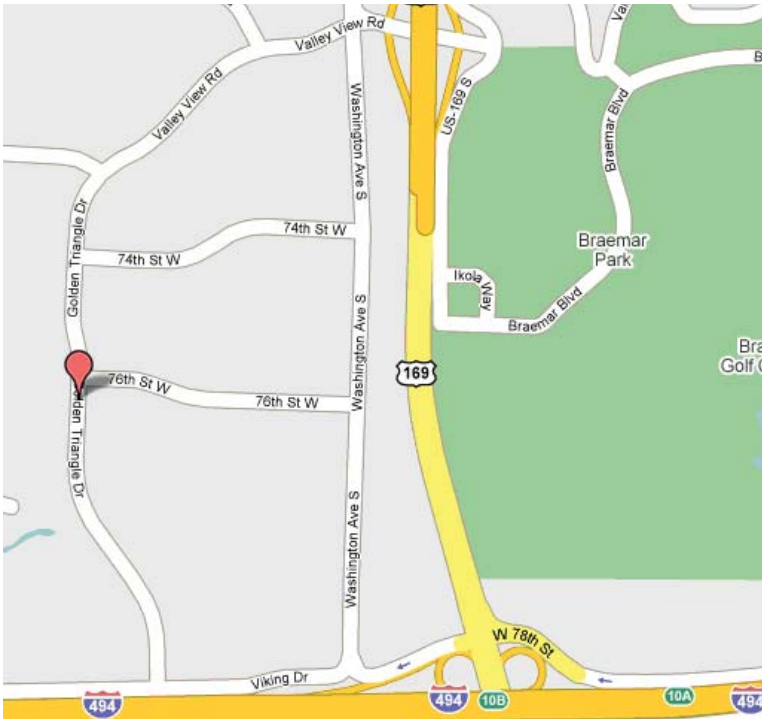

**Directions to Rorke from MSP Airport**

- » Take 494 West
- » Exit at 169 North
- » At traffic light do not go Left or Right.
- » Continue Straight through traffic light onto Frontage road.
- » Stay to the Right where the road "Y"s.
- » Go Straight onto Viking Dr.
- » Turn Right at Golden Triangle Drive.
- » Rorke Data will be on the Left side of the road before passing W. 76th Street.
- » The address is: 7626 Golden Triangle Drive.
- » Rorke Data's Entrance is at the front of the building.

**Directions from Highway 169**

**Going South on 169:**

- » Exit Valley View Road, make a Right
- » Continue straight onto Golden Triangle Drive when Valley View goes off to the right
- » Rorke Data will be the first Right after passing W. 76th Street.
- » The address is: 7626 Golden Triangle Drive.
- » Rorke Data's Entrance is at the front of the building.

**Going North on 169:**

- » Exit Valley View Road and make a Left
- » Follow Valley View Road, continuing onto Golden Triangle Drive.
- » Rorke Data will be the first Right after W. 76th Street, The address is 7626 Golden Triangle Drive
- » Rorke Data's Entrance is at the front of the building.

**Area Hotels**

**Hyatt Place**

11369 Viking Drive  
Eden Prairie  
952.944.9700

**Fairfield Inn**

11325 Viking Drive  
Eden Prairie  
952.903.9444

**Marriott Courtyard**

11391 Viking Drive  
Eden Prairie  
952.942.9100